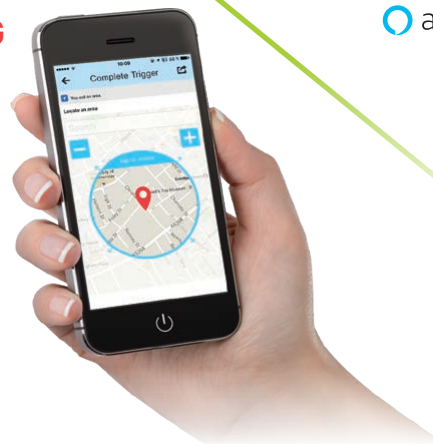

GEOFENCING

Thanks to compatibility with IFTTT, it is possible to create personal applets: for example, managing the automatic proximity opening of the automation by configuring the GPS area