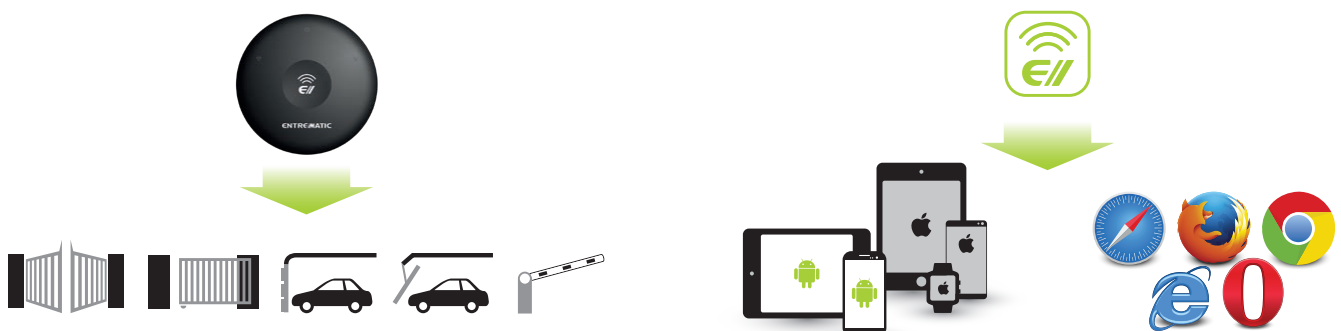

### Entrematic Smart Connect App:

- each hub controls up to 3 garage doors or gates
- real time video per door (2 fps)
- the app can manage many hubs at the same time
- door status, temperature and sensor battery
- log of events accessible in home screen
- pictures of garage/gate customizable

### Entrematic CAM App:

- video monitoring (25 fps 50 Hz - 30 fps 60 Hz)
- push notifications
- video recording and snapshot

**UNIVERSAL**  
for all gate manufacturers, for more operating systems

Not only with Ditec Entrematic automation!  
Compatible with all competitor product range.  
Wiring diagrams available on <https://entrematic-smartconnect.com>

# Connected to your smart home

Entrematic Smart Connect integrates with most popular Smart Home platforms. Control your access like never before, with geofencing, voice commands and through scene creation.

## MAKE YOUR HOME SMART with Apple HomeKit

Entrematic Smart Connect is part of a home automation system. Thanks to the App "Home" on your Apple device, you can make your home smart, creating scenario involving the different systems (lighting, temperature control, sound distribution, etc.).