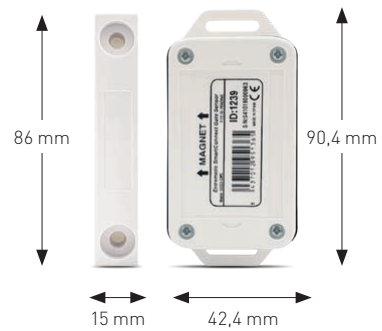

### User Management

Grant, deny and modify the access to unlimited users anywhere, anytime. Restrictions by time, door and location.

**The Hub**  
Entrematic Smart Connect Device

**Indoor and Outdoor Camera**  
Entrematic Smart Cam

**Wireless Tilt sensor**  
Recommended for sectional doors  
and up-and-over doors

**Wireless Magnetic sensor**  
Recommended for sliding gates, swing gates, folding gates,  
side sectional doors, roller doors and swing doors