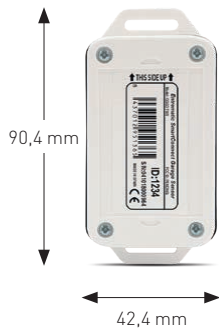

**Wireless Tilt sensor**  
Recommended for sectional doors  
and up-and-over doors

**Wireless Magnetic sensor**  
Recommended for sliding gates, swing gates, folding gates,  
side sectional doors, roller doors and swing doors