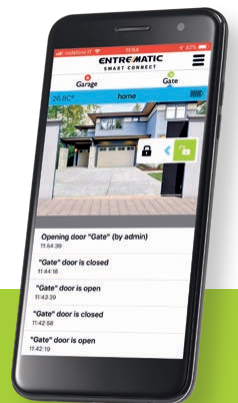

Entrematic CAM App:

- video monitoring (25 fps 50 Hz - 30 fps 60 Hz)
- push notifications
- video recording and snapshot