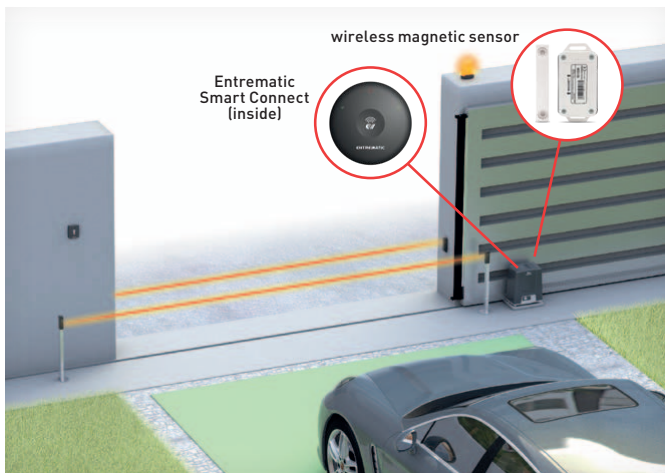

Example of installation

Automation for Gate